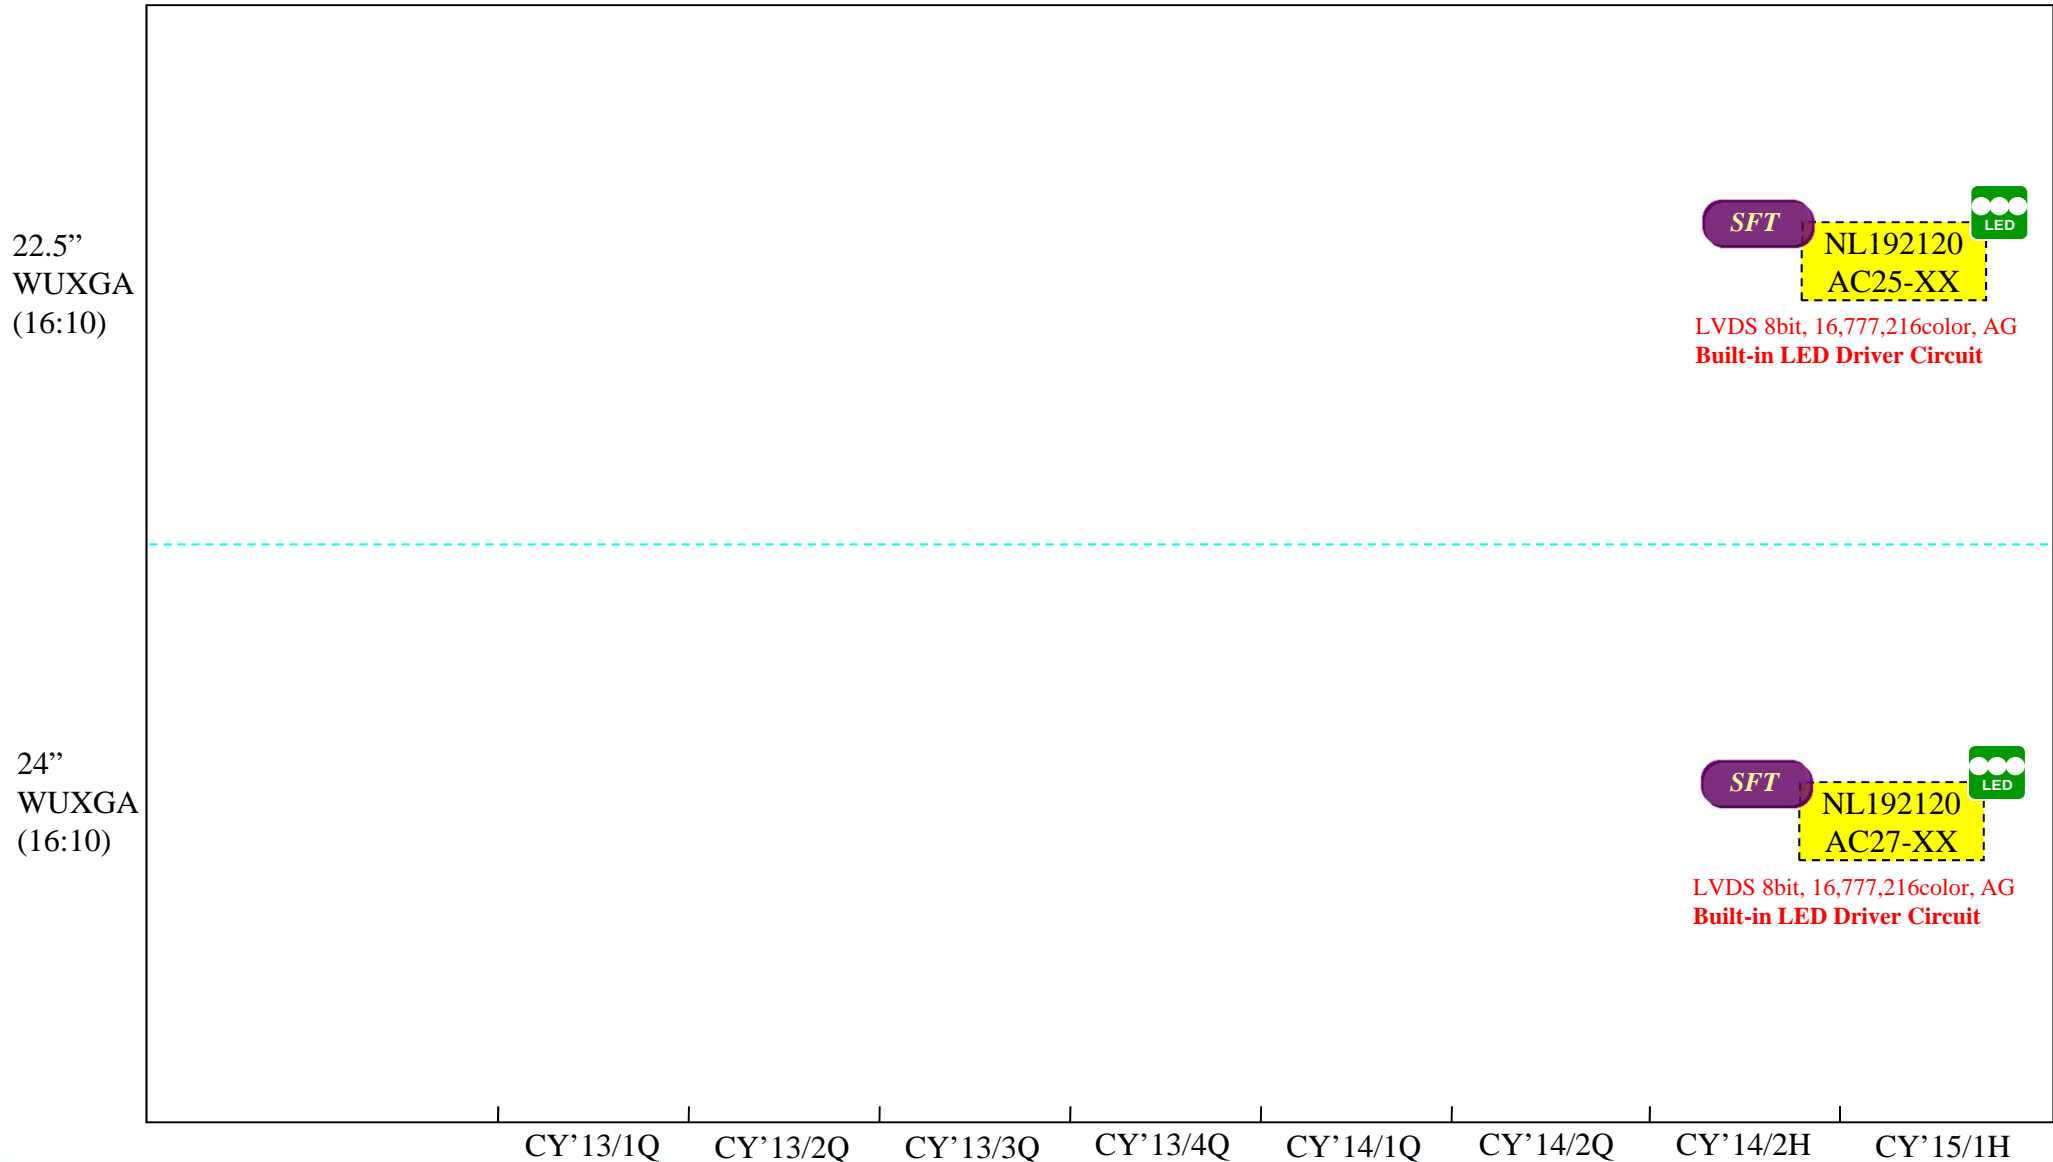

Ver.13.1

- Mass Production
- Under Development
- Under Planning

Products Roadmap for Industrial — 22.5” - 24” Wide —

Jan. 10th, 2013

DIM-PP-0711

Ver.13.1

Products Roadmap for Industrial (Monochrome) - 21.3" -