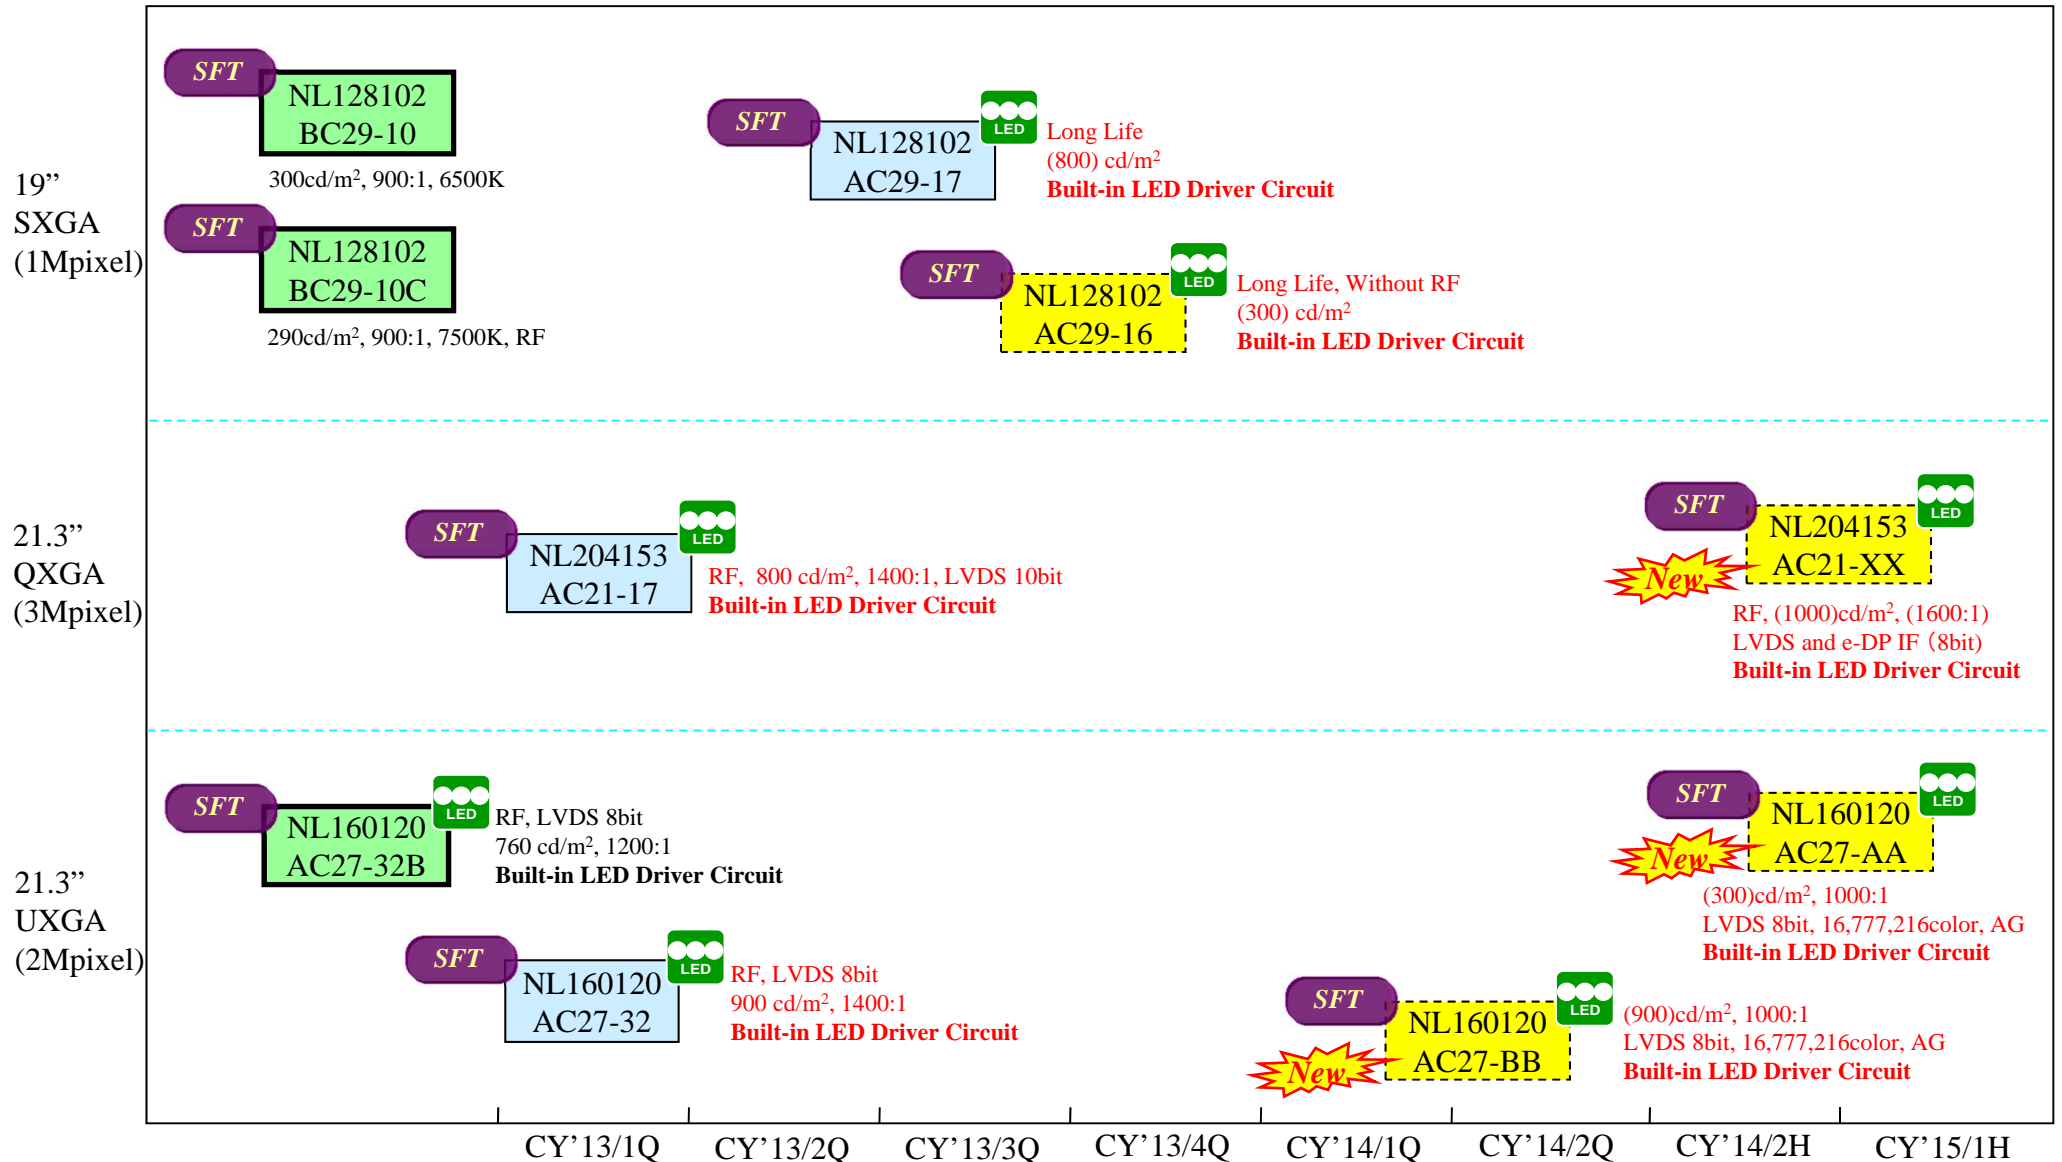

Product Roadmap

- Large Size -

2013 Ver.13.1

January 10th, 2013
NLT Technologies, Ltd.

 Mass Production
 Under Development
 Under Planning

Products Roadmap for Industrial — 19" - 21.3" —

Jan. 10th, 2013

DIM-PP-0711

Ver.13.1

- Mass Production
- Under Development
- Under Planning

Products Roadmap for Industrial — 22.5” - 24” Wide —

Jan. 10th, 2013

DIM-PP-0711

Ver.13.1

Products Roadmap for Industrial (Monochrome) - 21.3" -