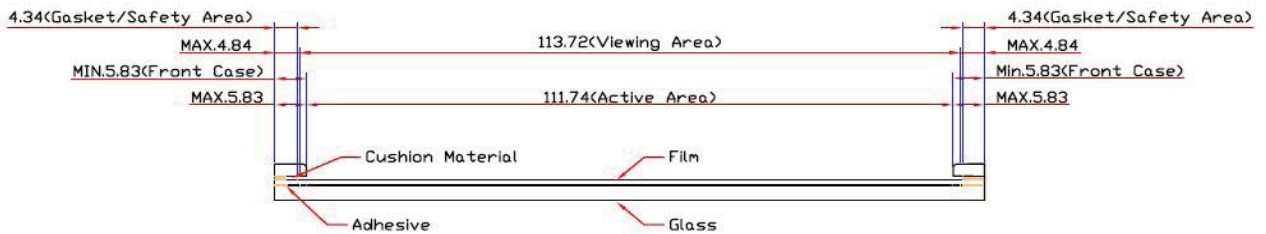

Product Specification

5. Touch Screen Panel Specifications

5-2. TSP Dimensions

<Left Side>

<Right Side>

<Bottom Side>

<Top Side>