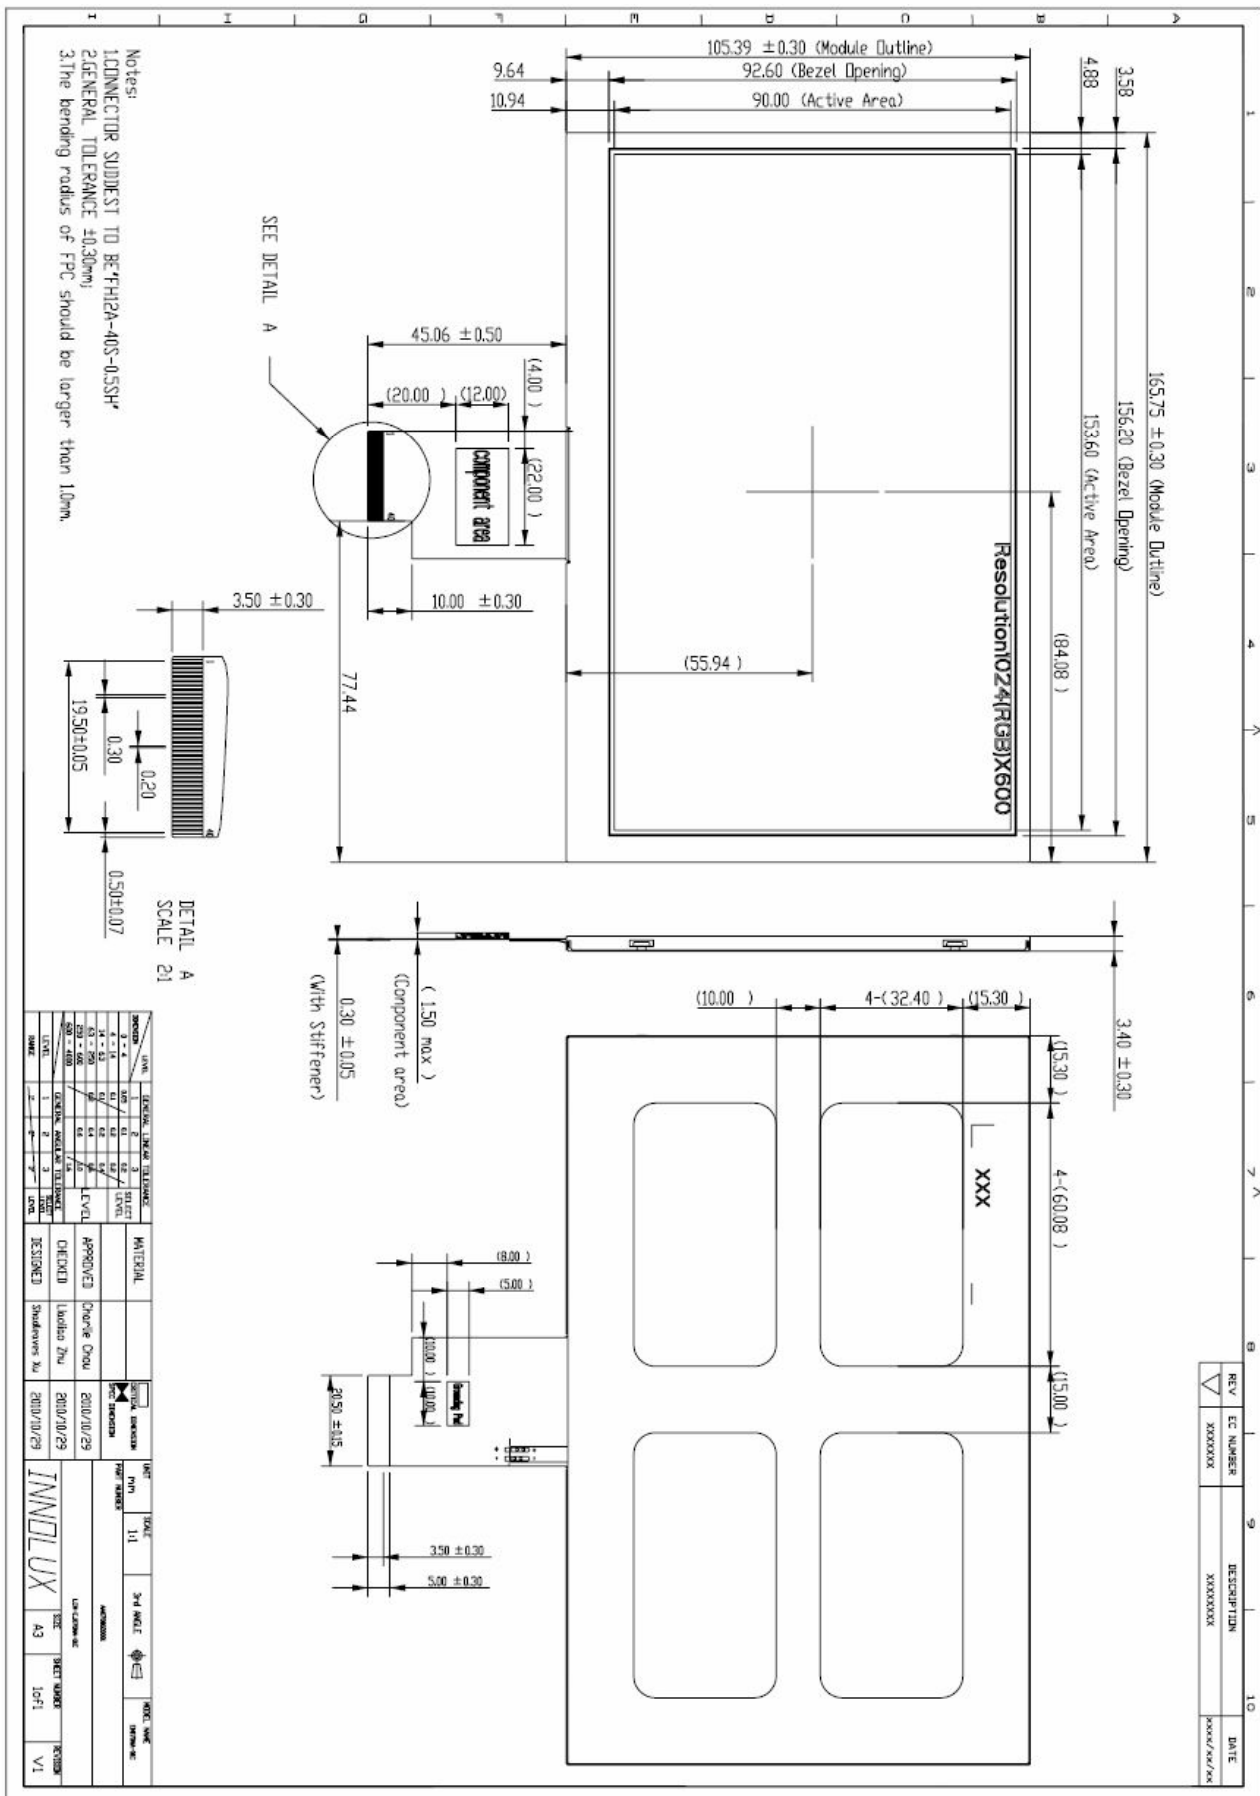

7. Mechanical Drawing

版權屬於奇美電子所有 禁止任何未經授權的使用。

The copyright belongs to Chimei Innolux . Any unauthorized use is prohibited.