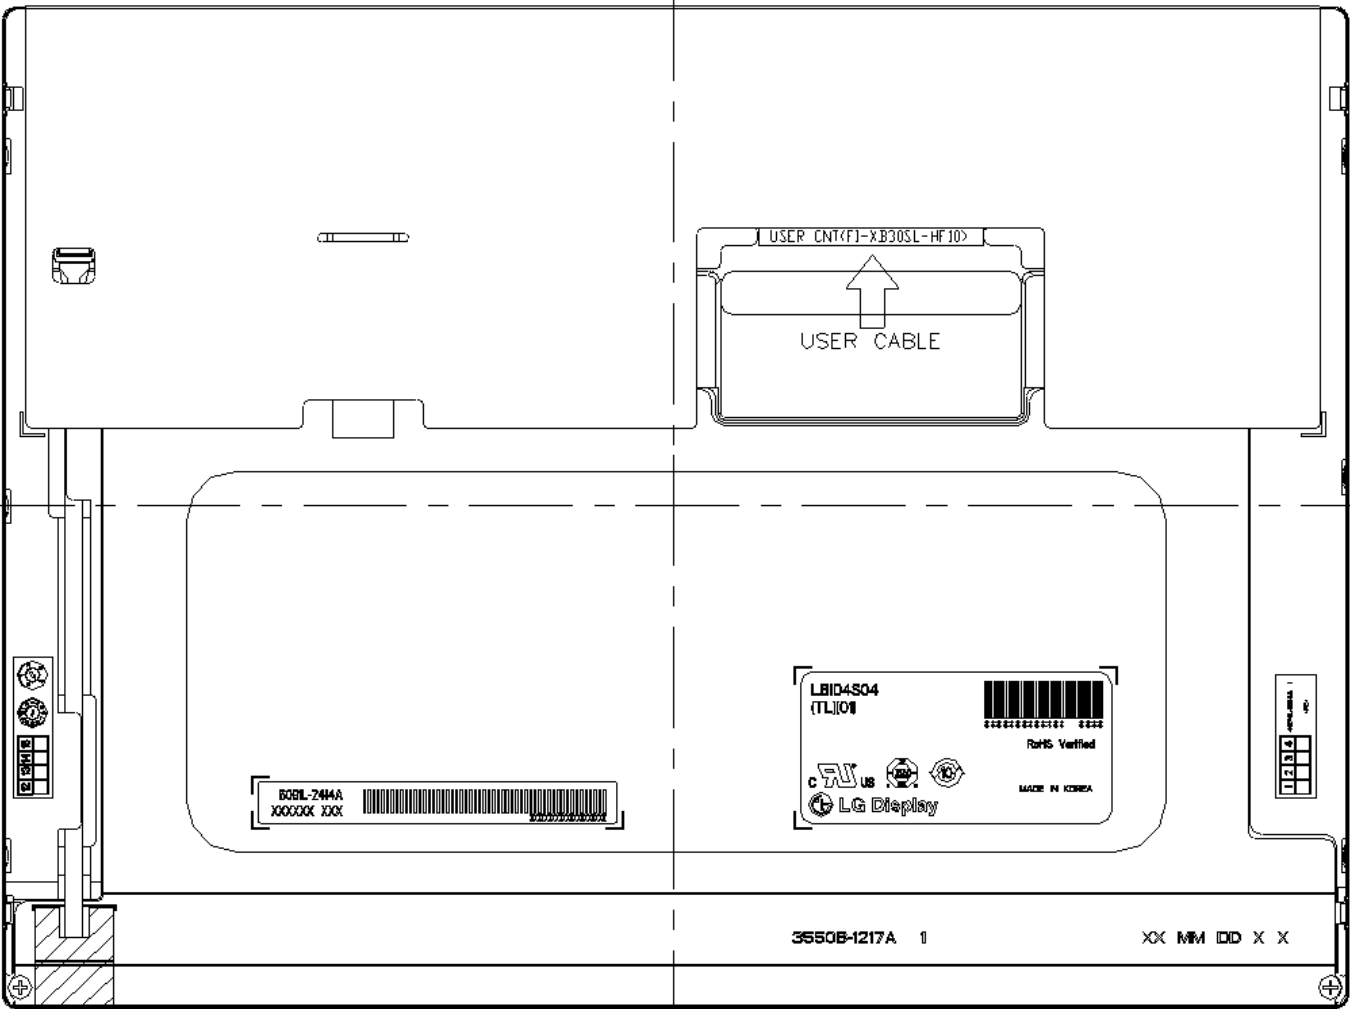

Product Specification

<FRONT VIEW>

THE THICKNESS(T=0.11) OF COVER SHIELD TAPE IS NOT CONTAINED IN THE OUTLINE DIMENSION

Product Specification

<REAR VIEW>

Note : This document is preliminary version. The latest version must be checked from LG Display before detail design.