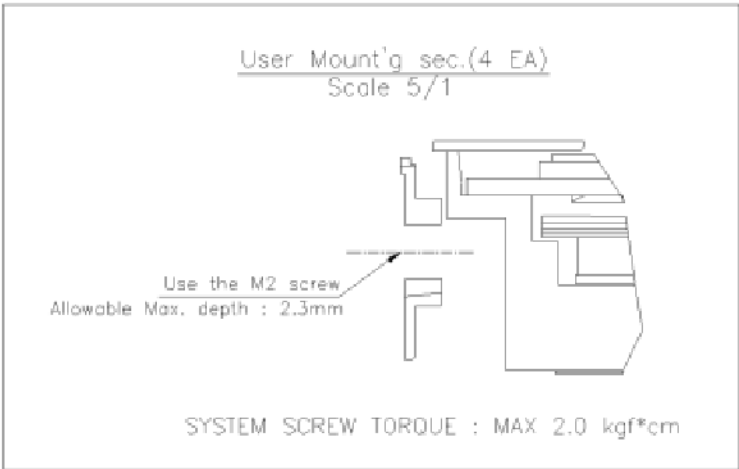

Product Specification

<FRONT VIEW>

THE THICKNESS(T=0.11) OF COVER SHIELD TAPE IS NOT CONTAINED IN THE OUTLINE DIMENSION

Product Specification

<REAR VIEW>

Note : This document is preliminary version. The latest version must be checked from LG Display before detail design.