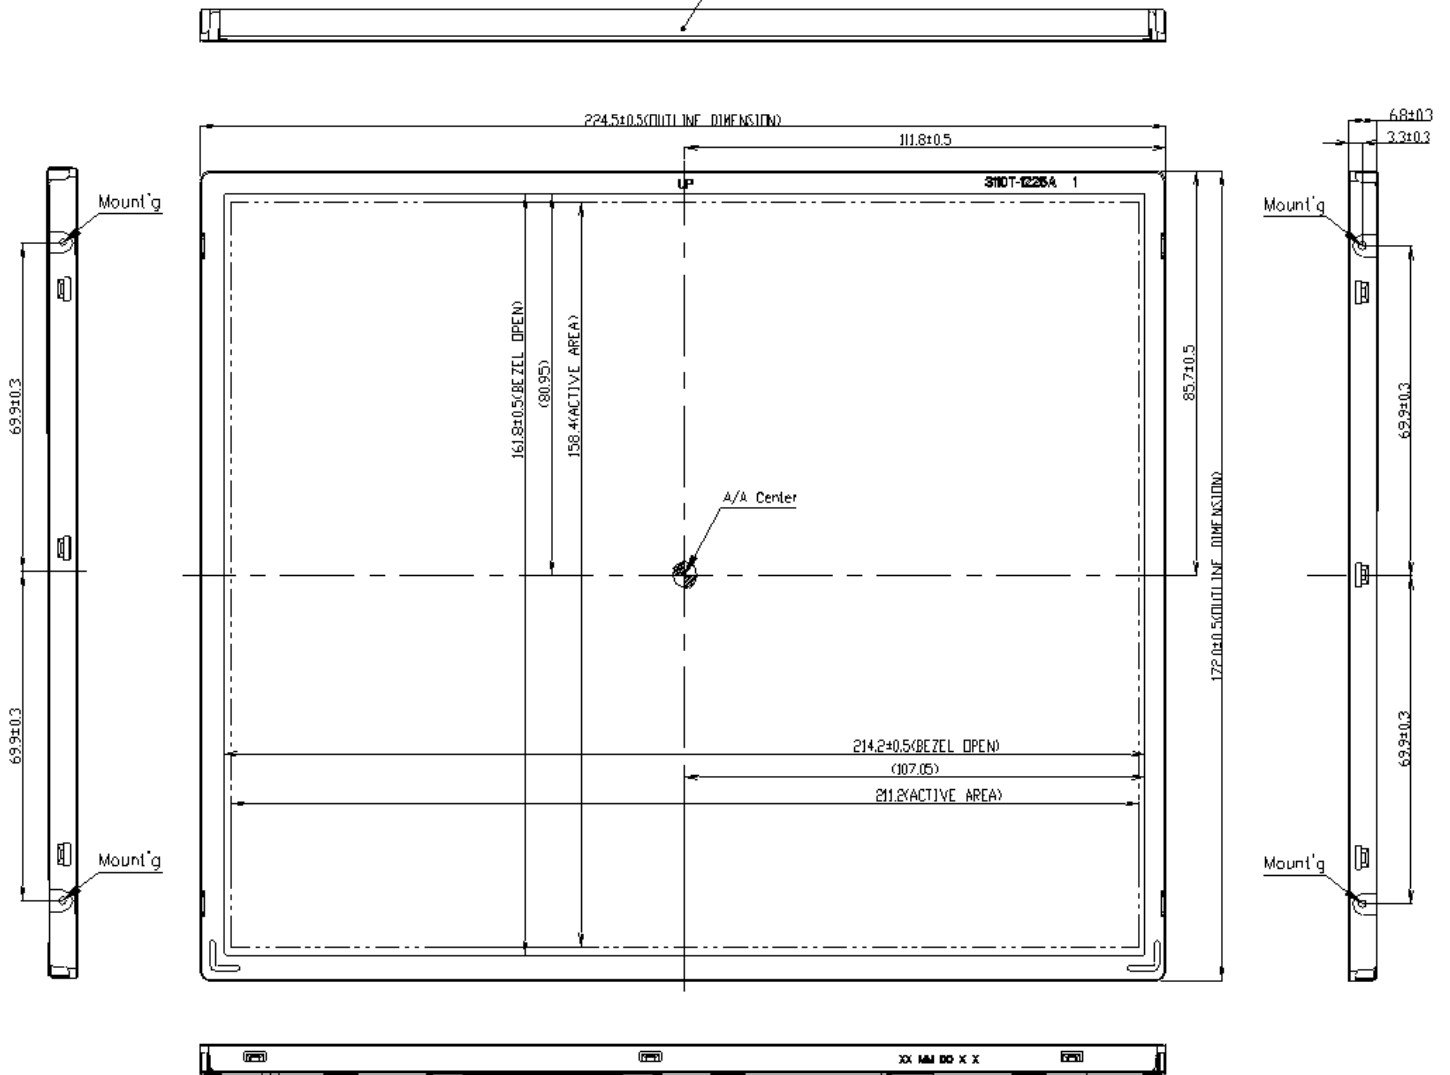

Product Specification

<FRONT VIEW>

THE THICKNESS(T=0.11) OF COVER SHIELD TAPE IS NOT CONTAINED IN THE OUTLINE DIMENSION

Product Specification

<REAR VIEW>

Note : This document is preliminary version. The latest version must be checked from LG Display before detail design.